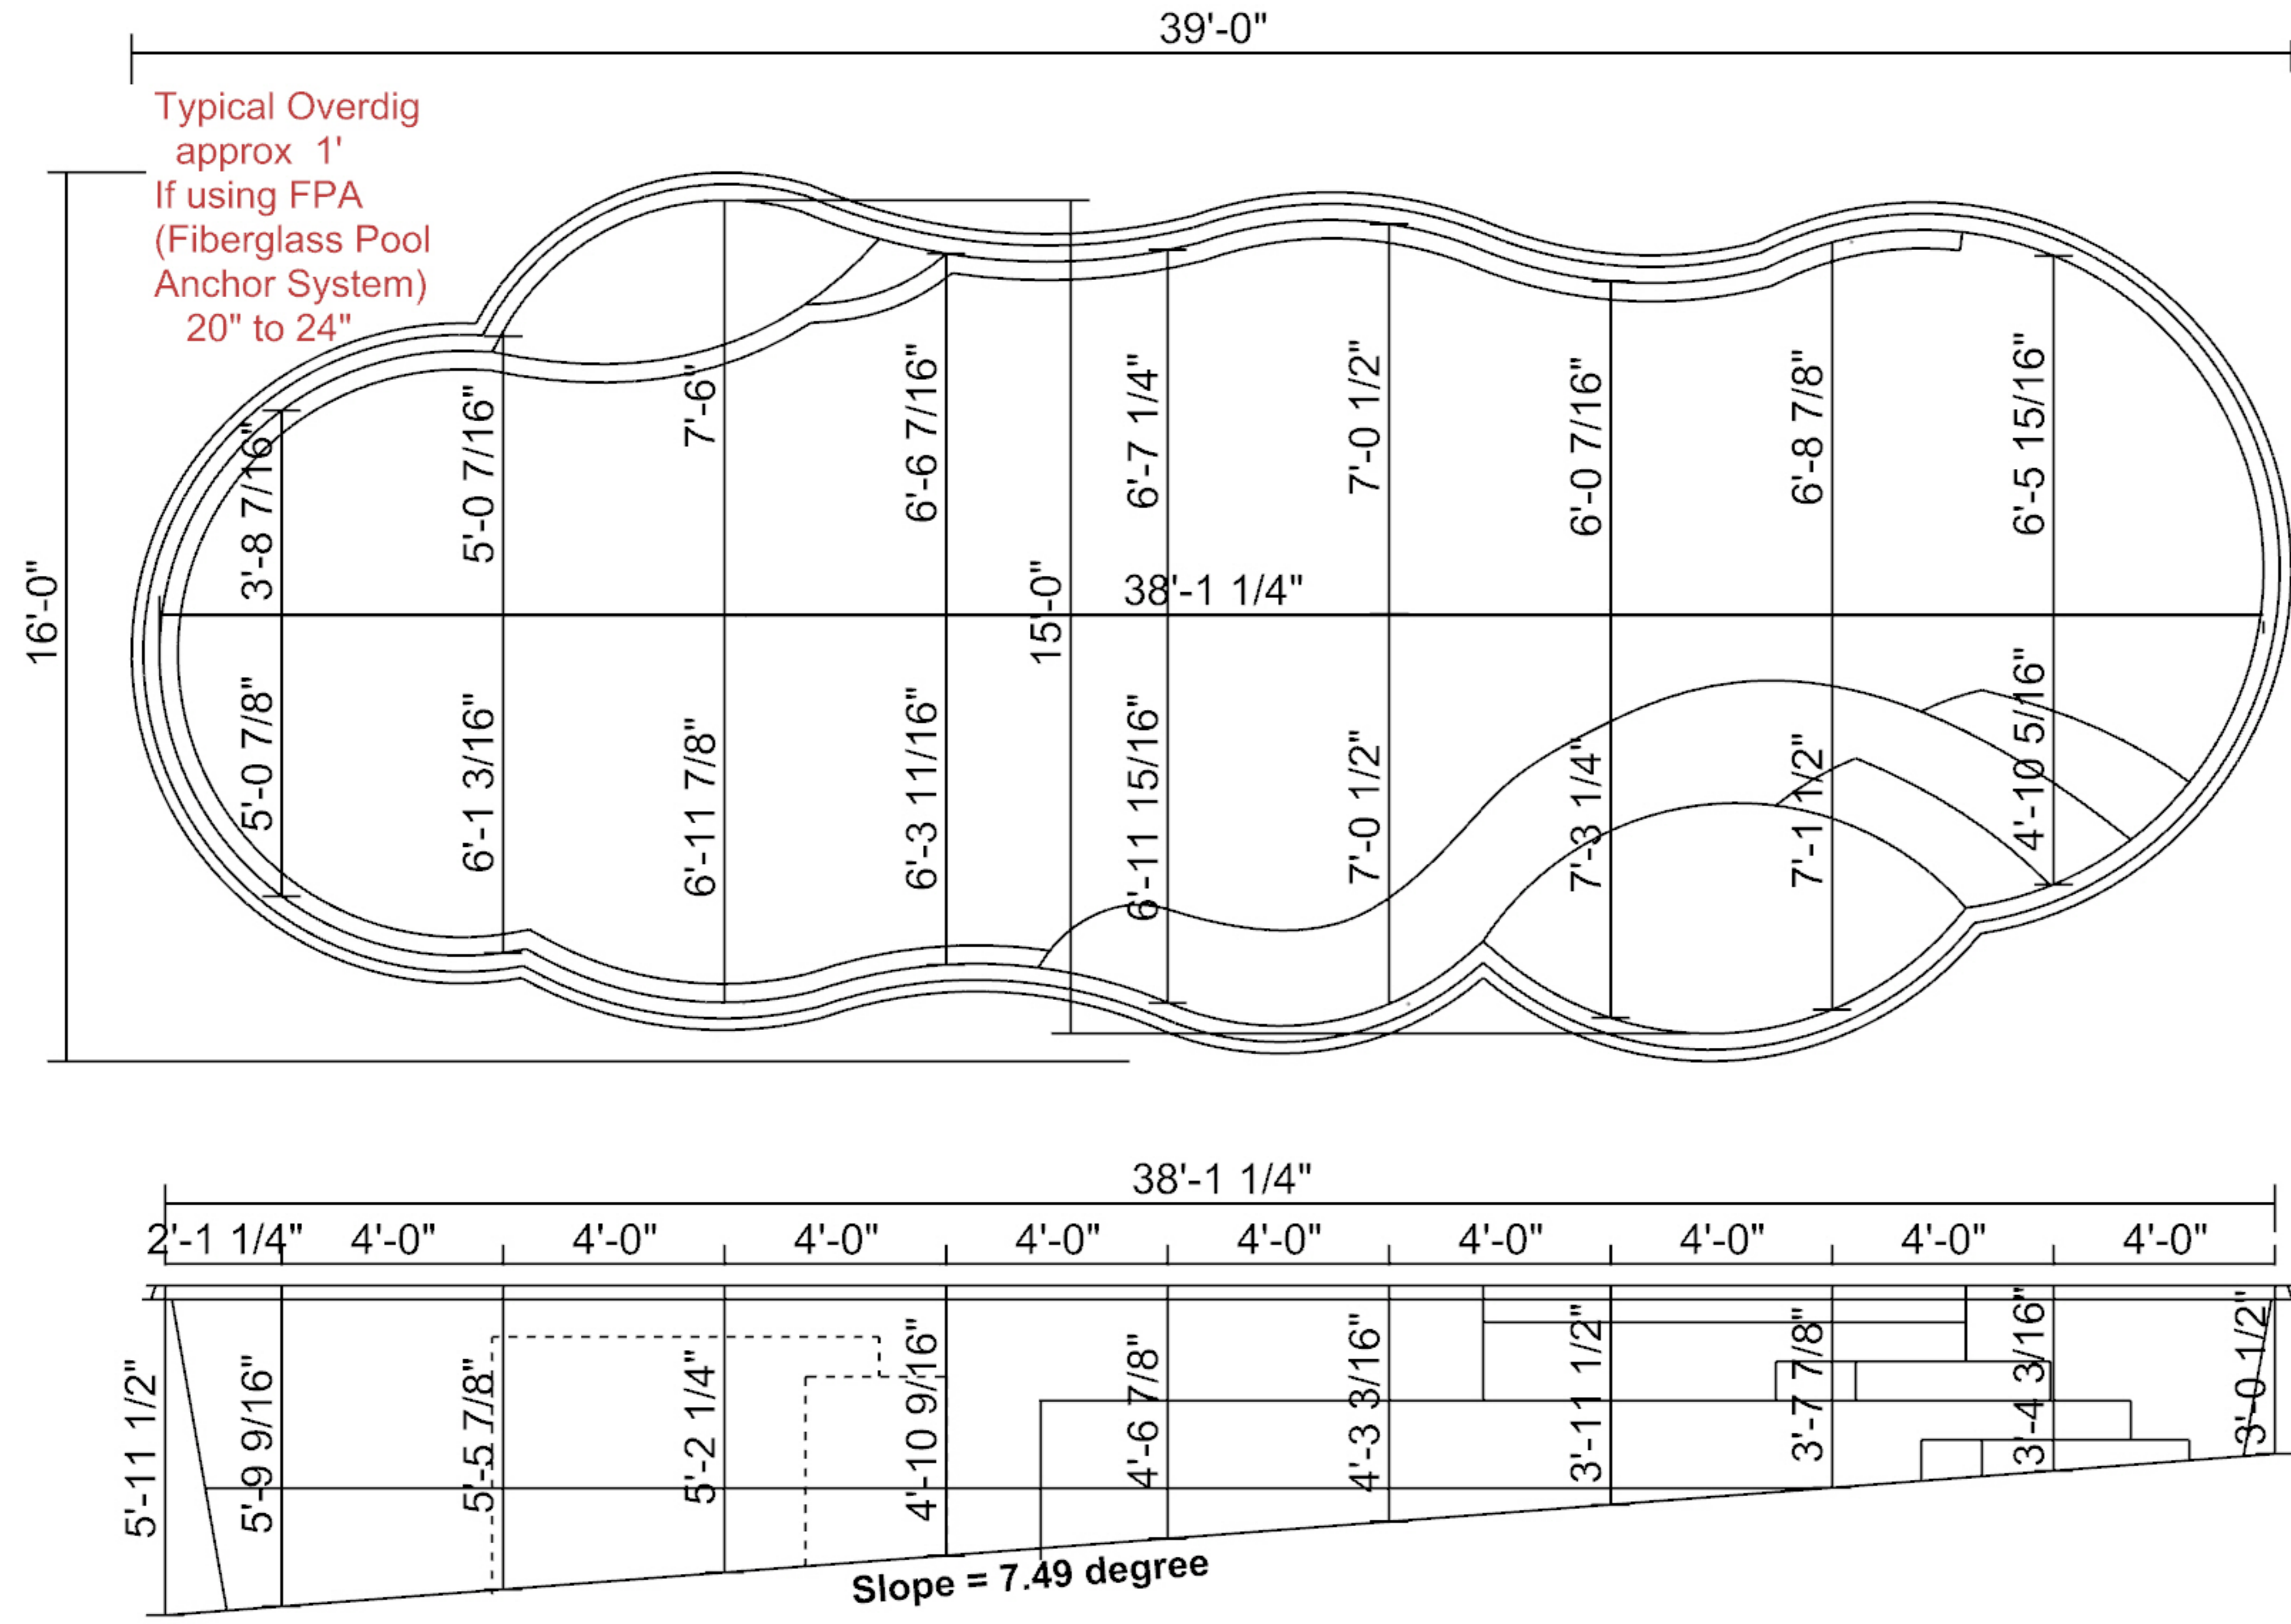

THURSDAY POOLS

Sun Day 1639

Depth: 3'-6" to 6'-0"

(Add approx 1/4" for fiberglass floor thickness)

NON DIVING POOL

SPECIFICATIONS:

Volume:	13,300 gal (est)
Weight:	3,000 lbs (est)
Area:	480 sq. ft. (est)
Perimeter:	104' (est)

SCALE:

CONTROL

Meets Input Criteria	Confirmed Act. Date	Confirmed Dig. Dates
WHK 6/17/17	DC 4/10/18	

THURSDAY POOLS LLC
your weekend starts early with us . . . ☺

840 Commerce Parkway
Fortville, Indiana 46040
Note: for technical help please call Thursday Pools LLC at
Toll Free (877) 928-POOL (7665)
Local (317) 973-0200

To be filled out by Pool Dealer

POOL NAME:	Sun Day 1639
OWNER:	
ADDRESS:	
POOL DEALER:	

To be filled out by Thursday Pools LLC

Date:	4/10/18
Job No.:	
File No.:	

Sheet No. D8
Revision No. 02

PLEASE SEE GENERAL CONSTRUCTION AND RECOMMENDED INSTALLATION NOTES

General Tolerance +/- 1/2"