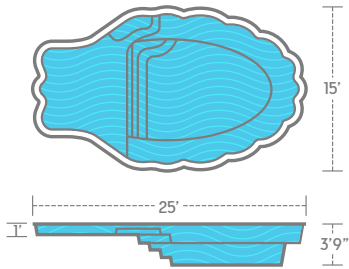

Pearl

An Exclusive Design

Petite and lovely, with graceful scalloped edges, our Pearl is truly a gem. It will snug into most any backyard and give you hours of fun and relaxation.

Pool Sizes

15' x 25' 3'9"

1. **12" deep tanning ledge** is perfect for ledge loungers and soaking up the sun.
2. **Non-skid surface** on the floor, benches and steps is easy on your feet and your swimsuit.
3. **Wrap-around benches** give you plenty of room to visit and relax.

THURSDAY POOLS®

Your weekend starts early with us

Pearl

15' x 25' 3'9"

*Non-Diving Pool

Nine Layers Of Strength

The Composite Sandwich of Awesomeness

Let's think of a fiberglass pool shell as a huge sandwich. A sandwich is a composite, which basically means it's made up of different materials. Each material is applied in layers with the goal of giving the entire sandwich maximum flavor.