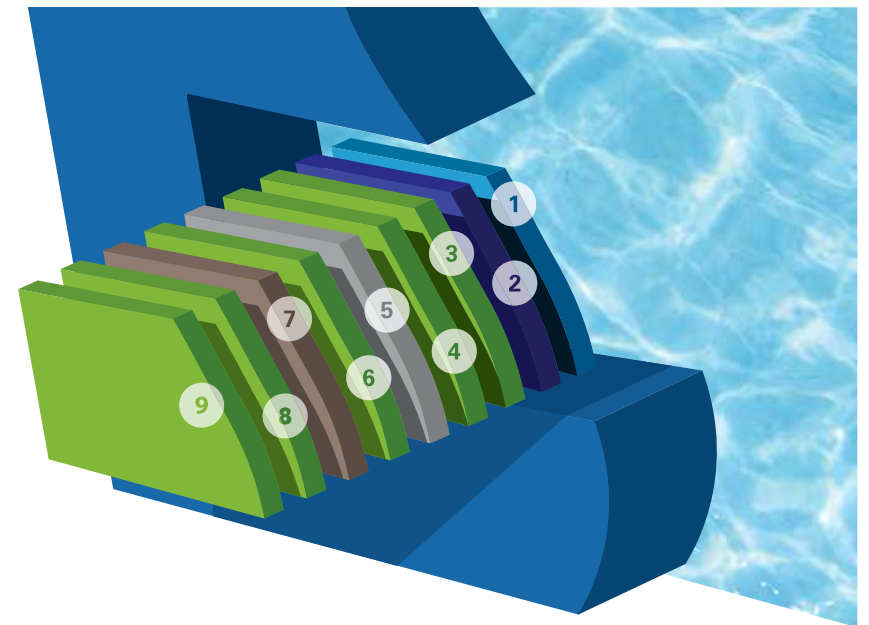

Pearl

An Exclusive Design

Petite and lovely, with graceful scalloped edges, our Pearl is truly a gem. It will snug into most any backyard and give you hours of fun and relaxation.

Pool Sizes

15' x 25' 3'9"

THURSDAY POOLS®

Your weekend starts early with us

Pearl

15' x 25' 3'9"

*Non-Diving Pool

Nine Layers Of Strength

The Composite Sandwich of Awesomeness

Let's think of a fiberglass pool shell as a huge sandwich. A sandwich is a composite, which basically means it's made up of different materials. Each material is applied in layers with the goal of giving the entire sandwich maximum flavor.

Such is the case with a fiberglass pool, which is also a composite. It's manufactured in multiple layers with each layer serving to maximize the strength and durability of the entire structure. In other words, our fiberglass pool is thought of as a sandwich of strength. Hence, we affectionately refer to our unique manufacturing methodology as our **Composite Sandwich of Awesomeness**. Here's what we put in it:

1. Gel coat.
2. 100% vinyl ester barrier coat.
3. First application of chopped fiberglass.
4. Second application of chopped fiberglass.
5. Hand-laid woven roving fiberglass.
6. Third application of chopped fiberglass.
7. Honeycomb core.
8. Fourth application of chopped fiberglass.
9. Fifth application of chopped fiberglass.