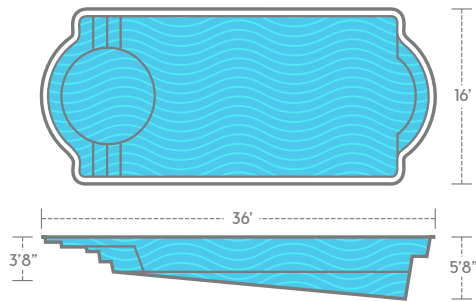

Pool Sizes

16' x 36' 5'8" 16' x 40' 6'

1. **Classic design** gives curves and character without sacrificing swim area.
2. **Deep-end bench** gives you a place to soak and unwind.
3. **9' diameter tanning ledge** accommodates two chairs or ledge loungers.
4. **Non-skid surface** on the floor, stairs and benches is easy on your feet and your swimsuit.
5. **Easy in-and-out wide steps and bench area** add both style and functionality.

THURSDAY POOLS®

Your weekend starts early with us

Cathedral LX

16' x 36' 5'8"

*Non-Diving Pool

Cathedral LX

16' x 40' 6'

*Non-Diving Pool