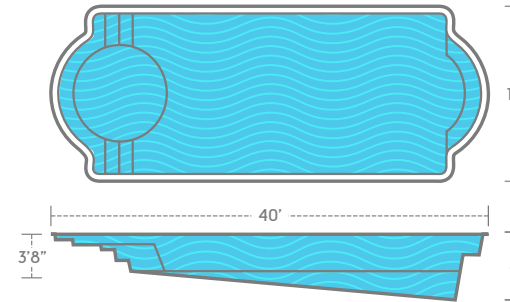

Pool Sizes

16' x 36' 5'8" 16' x 40' 6'

1. **Classic design** gives curves and character without sacrificing swim area.
2. **Deep-end bench** gives you a place to soak and unwind.
3. **9' diameter tanning ledge** accommodates two chairs or ledge loungers.
4. **Non-skid surface** on the floor, stairs and benches is easy on your feet and your swimsuit.
5. **Easy in-and-out wide steps and bench area** add both style and functionality.

THURSDAY POOLS®

Your weekend starts early with us

Cathedral LX

16' x 36' 5'8"

*Non-Diving Pool

Cathedral LX

16' x 40' 6'

*Non-Diving Pool