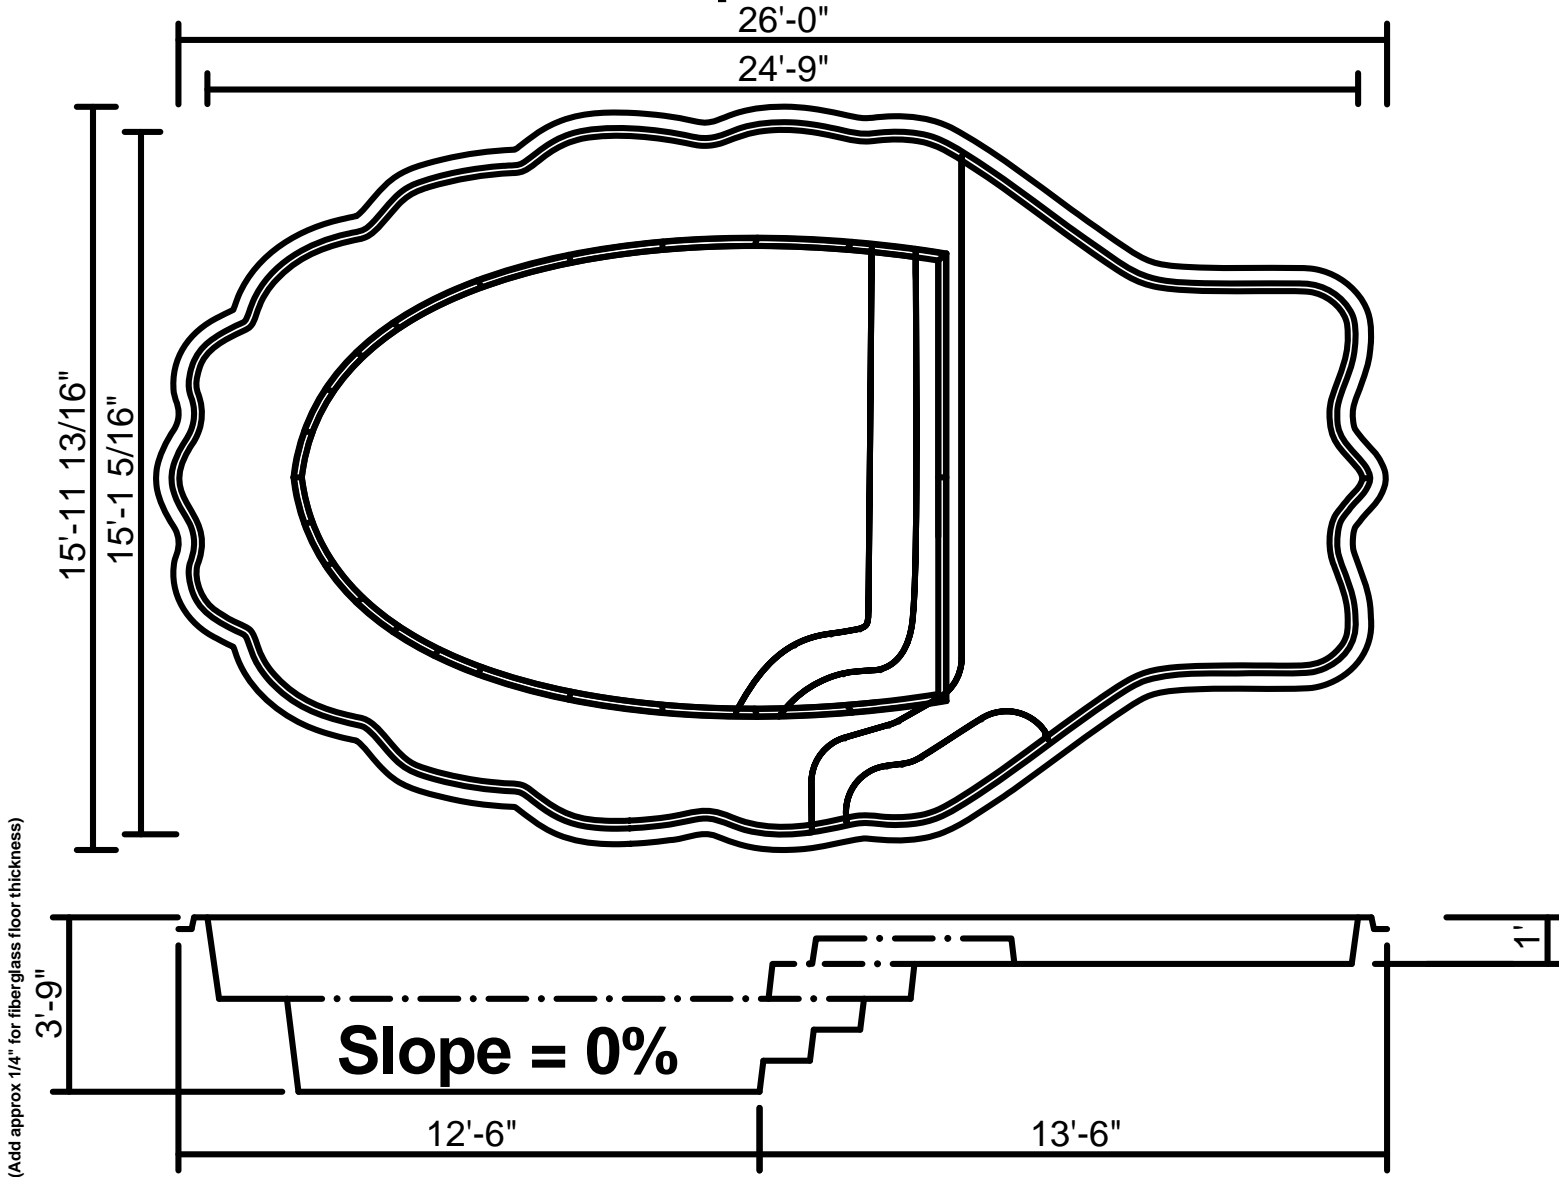

THURSDAY POOLS®

Pearl 1525 Depth: 3' - 9"

PLEASE SEE GENERAL CONSTRUCTION AND RECOMMENDED INSTALLATION NOTES

NON DIVING POOL

THURSDAY POOLS, LLC

Your weekend starts early with us . . .
 840 Commerce Parkway
 North, Rockledge, FL 32955
 Toll Free (877) 929-2POOL (7665)
 Local (317) 973-0200

POOL NAME: Pearl 1525

OWNER:
 ADDRESS:
 POOL DEALER:

Date: 1/7/14

Job No.
 File No.

Sheet No.
 D8
 Revision No. 01

CONTROL

Designed By: D.C.
 Created By: TP
 Checked By: BK

SPECIFICATIONS:
 Volume: 2,000 gallons (est)
 Weight: 1,200 lbs (est)
 Area: 340 sq. ft. (est)
 Perimeter: 70' estimate

SCALE: